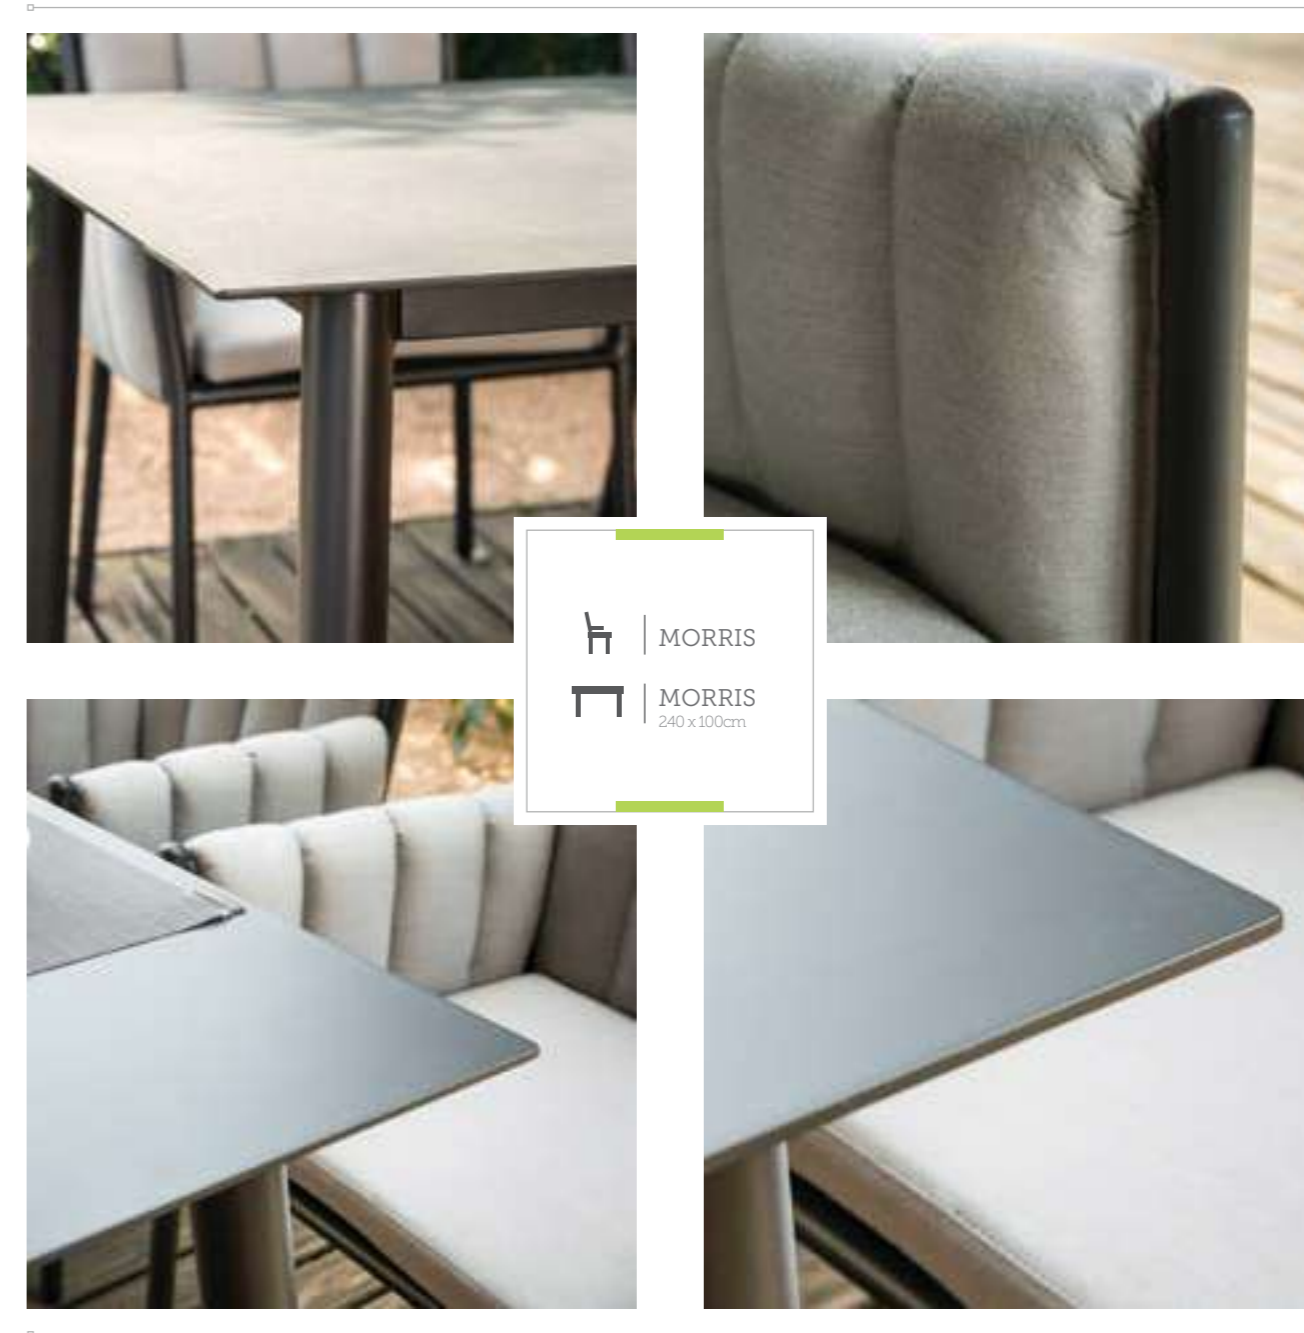

Sunbrella
Shade

Cojines
Sunbrella
Dove

🪑 | MORRIS
🪴 | MORRIS
240 x 100cm

 | BONIGEN
 | MORRIS

☞ | PALMA
☞ | MORRIS

-  CALIFORNIA
-  TER
-  BLOC *

SKY

DUNA