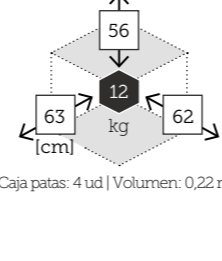

Ref. CAR188CCVW

Aluminio charcoal
Wicker viro white

Ref. CAR188CCVK

Aluminio charcoal
Wicker viro khaki

Ref. CAR188WHVK

Aluminio white
Wicker viro khaki

Ref. CAR188WHVW

Aluminio white
Wicker viro white