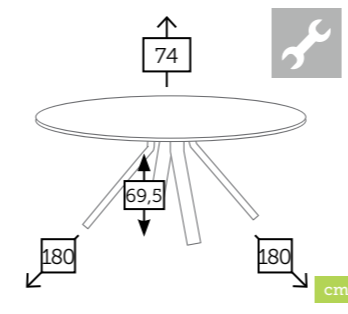

Ref. MB4035CC

Aluminio charcoal
Sling dark grey

[QDF]

Ref. MB4035WH

Aluminio white
Sling light grey

[QDF]

CASTOR

mesa comedor redonda [top teca]