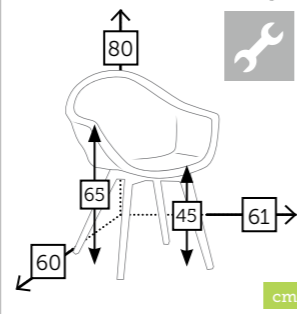

Aluminio white
Sling white
Cojín white sling

CAMPUS

sillón comedor

Ref. CAR188CCVW

Aluminio charcoal
Wicker viro white

Ref. CAR188CCVK

Aluminio charcoal
Wicker viro khaki

Ref. CAR188WHVK